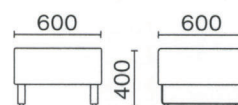

Curious

L-キュリアス

主材/スチール

I (1P)
張地/A65-02

- | | |
|-----------|-----------|
| A ¥60,500 | E ¥68,500 |
| B ¥62,500 | F ¥70,500 |
| C ¥64,500 | G ¥72,500 |
| D ¥66,500 | |

II (1P)
張地/A65-02

- | | |
|-----------|-----------|
| A ¥60,500 | E ¥68,500 |
| B ¥62,500 | F ¥70,500 |
| C ¥64,500 | G ¥72,500 |
| D ¥66,500 | |

スツール
張地/A65-02

- | | |
|-----------|-----------|
| A ¥49,500 | E ¥55,500 |
| B ¥51,000 | F ¥57,000 |
| C ¥52,500 | G ¥58,500 |
| D ¥54,000 | |

Malt

L-モルト

主材/パラウッド

1P
張地/E52-10

- | | |
|-----------|-----------|
| A ¥41,000 | E ¥55,000 |
| B ¥45,000 | F ¥58,000 |
| C ¥49,000 | G ¥61,000 |
| D ¥52,000 | |

2P
張地/E52-03

- | | |
|-----------|-----------|
| A ¥59,000 | E ¥85,000 |
| B ¥64,000 | F ¥92,000 |
| C ¥69,000 | G ¥97,000 |
| D ¥77,000 | |