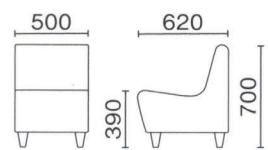

Curious

L-キュリアス

主材/スチール

I (1P)
張地/A65-02

- | | |
|-----------|-----------|
| A ¥60,500 | E ¥68,500 |
| B ¥62,500 | F ¥70,500 |
| C ¥64,500 | G ¥72,500 |
| D ¥66,500 | |

II (1P)
張地/A65-02

- | | |
|-----------|-----------|
| A ¥60,500 | E ¥68,500 |
| B ¥62,500 | F ¥70,500 |
| C ¥64,500 | G ¥72,500 |
| D ¥66,500 | |

スツール
張地/A65-02

- | | |
|-----------|-----------|
| A ¥49,500 | E ¥55,500 |
| B ¥51,000 | F ¥57,000 |
| C ¥52,500 | G ¥58,500 |
| D ¥54,000 | |

Malt

L-モルト

主材/パラウッド

1P
張地/E52-10

- | | |
|-----------|-----------|
| A ¥41,000 | E ¥55,000 |
| B ¥45,000 | F ¥58,000 |
| C ¥49,000 | G ¥61,000 |
| D ¥52,000 | |

2P
張地/E52-03

- | | |
|-----------|-----------|
| A ¥59,000 | E ¥85,000 |
| B ¥64,000 | F ¥92,000 |
| C ¥69,000 | G ¥97,000 |
| D ¥77,000 | |