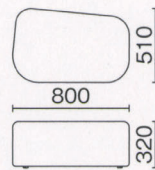

Volta

L-ヴォルタ

A
張地/C92-03

A ¥42,000	E ¥54,000
B ¥44,000	F ¥57,000
C ¥47,000	G ¥61,000
D ¥51,000	

B
張地/C92-03-C92-07

A ¥57,000	E ¥73,000
B ¥61,000	F ¥77,000
C ¥64,000	G ¥82,000
D ¥68,000	

C
張地/C92-05

A ¥53,000	E ¥66,000
B ¥56,000	F ¥70,000
C ¥59,000	G ¥73,000
D ¥63,000	

D
張地/C92-03

A ¥81,000	E ¥102,000
B ¥87,000	F ¥108,000
C ¥92,000	G ¥113,000
D ¥97,000	

E
張地/C92-03-C92-05

A ¥68,000	E ¥86,000
B ¥73,000	F ¥91,000
C ¥77,000	G ¥96,000
D ¥81,000	