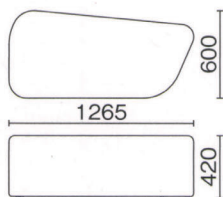

Volta

L-ヴォルタ

A
張地/C92-03

A ¥42,000	E ¥54,000
B ¥44,000	F ¥57,000
C ¥47,000	G ¥61,000
D ¥51,000	

B
張地/C92-03-C92-07

A ¥57,000	E ¥73,000
B ¥61,000	F ¥77,000
C ¥64,000	G ¥82,000
D ¥68,000	

C
張地/C92-05

A ¥53,000	E ¥66,000
B ¥56,000	F ¥70,000
C ¥59,000	G ¥73,000
D ¥63,000	

D
張地/C92-03

A ¥81,000	E ¥102,000
B ¥87,000	F ¥108,000
C ¥92,000	G ¥113,000
D ¥97,000	

E
張地/C92-03-C92-05

A ¥68,000	E ¥86,000
B ¥73,000	F ¥91,000
C ¥77,000	G ¥96,000
D ¥81,000	