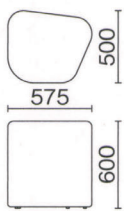

Volta

L-ヴォルタ

A
張地/C92-03

A ¥42,000	E ¥54,000
B ¥44,000	F ¥57,000
C ¥47,000	G ¥61,000
D ¥51,000	

B
張地/C92-03-C92-07

A ¥57,000	E ¥73,000
B ¥61,000	F ¥77,000
C ¥64,000	G ¥82,000
D ¥68,000	

C
張地/C92-05

A ¥53,000	E ¥66,000
B ¥56,000	F ¥70,000
C ¥59,000	G ¥73,000
D ¥63,000	

D
張地/C92-03

A ¥81,000	E ¥102,000
B ¥87,000	F ¥108,000
C ¥92,000	G ¥113,000
D ¥97,000	

E
張地/C92-03-C92-05

A ¥68,000	E ¥86,000
B ¥73,000	F ¥91,000
C ¥77,000	G ¥96,000
D ¥81,000	