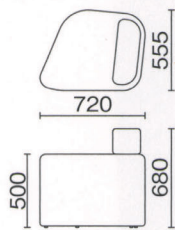

Volta

L-ヴォルタ

A
張地/C92-03

A ¥42,000	E ¥54,000
B ¥44,000	F ¥57,000
C ¥47,000	G ¥61,000
D ¥51,000	

B
張地/C92-03-C92-07

A ¥57,000	E ¥73,000
B ¥61,000	F ¥77,000
C ¥64,000	G ¥82,000
D ¥68,000	

C
張地/C92-05

A ¥53,000	E ¥66,000
B ¥56,000	F ¥70,000
C ¥59,000	G ¥73,000
D ¥63,000	

D
張地/C92-03

A ¥81,000	E ¥102,000
B ¥87,000	F ¥108,000
C ¥92,000	G ¥113,000
D ¥97,000	

E
張地/C92-03-C92-05

A ¥68,000	E ¥86,000
B ¥73,000	F ¥91,000
C ¥77,000	G ¥96,000
D ¥81,000	