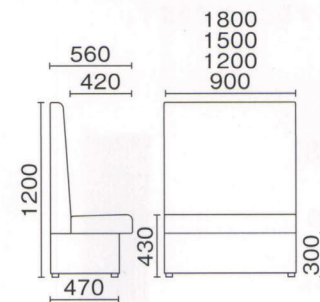

FK台輪レザー(W1200)

FK(H)シート

(W900) (W1200) (W1500) (W1800)

	(W900)	(W1200)	(W1500)	(W1800)
A	¥84,000	¥107,000	¥138,000	¥168,000
B	¥89,000	¥112,000	¥145,000	¥184,000
C	¥94,000	¥117,000	¥152,000	¥190,000
D	¥99,000	¥122,000	¥159,000	¥197,000
E	¥104,000	¥127,000	¥166,000	¥204,000
F	¥108,000	¥132,000	¥173,000	¥212,000
G	¥112,000	¥137,000	¥180,000	¥219,000

FK台輪

(W900) (W1200) (W1500) (W1800)

レザー	¥22,000	¥27,500	¥41,500	¥45,000
化粧板	¥48,000	¥54,000	¥63,500	¥76,000

●レザー/レザー張(ブラック) 化粧板/メラミン化粧板貼(ブラック)