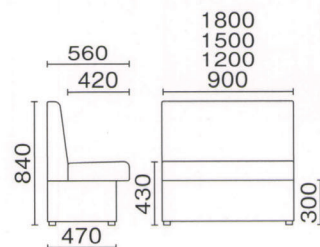

FK台輪レザー(W1200)

FK(M)シート

(W900) (W1200) (W1500) (W1800)

	(W900)	(W1200)	(W1500)	(W1800)
A	¥78,000	¥99,000	¥126,000	¥150,000
B	¥83,000	¥103,000	¥130,000	¥156,000
C	¥87,000	¥107,000	¥134,000	¥162,000
D	¥90,000	¥111,000	¥139,000	¥169,000
E	¥93,000	¥115,000	¥144,000	¥176,000
F	¥96,000	¥119,000	¥149,000	¥183,000
G	¥99,000	¥124,000	¥156,000	¥190,000

FK(H)シート(W1200)

張地/E52-07