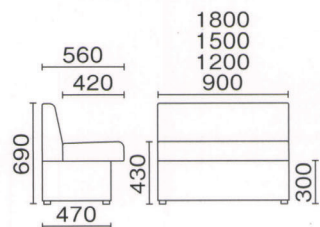

FK

FK(L)シート(W1200)

張地/E52-04

FK台輪レザー(W1200)

FK(L)シート

(W900) (W1200) (W1500) (W1800)

	(W900)	(W1200)	(W1500)	(W1800)
A	¥78,000	¥98,000	¥124,000	¥145,000
B	¥82,000	¥102,000	¥128,000	¥150,000
C	¥86,000	¥106,000	¥132,000	¥155,000
D	¥89,000	¥109,000	¥136,000	¥161,000
E	¥92,000	¥112,000	¥140,000	¥167,000
F	¥95,000	¥116,000	¥145,000	¥173,000
G	¥98,000	¥121,000	¥152,000	¥179,000

FK(M)シート(W1200)

張地/E52-03